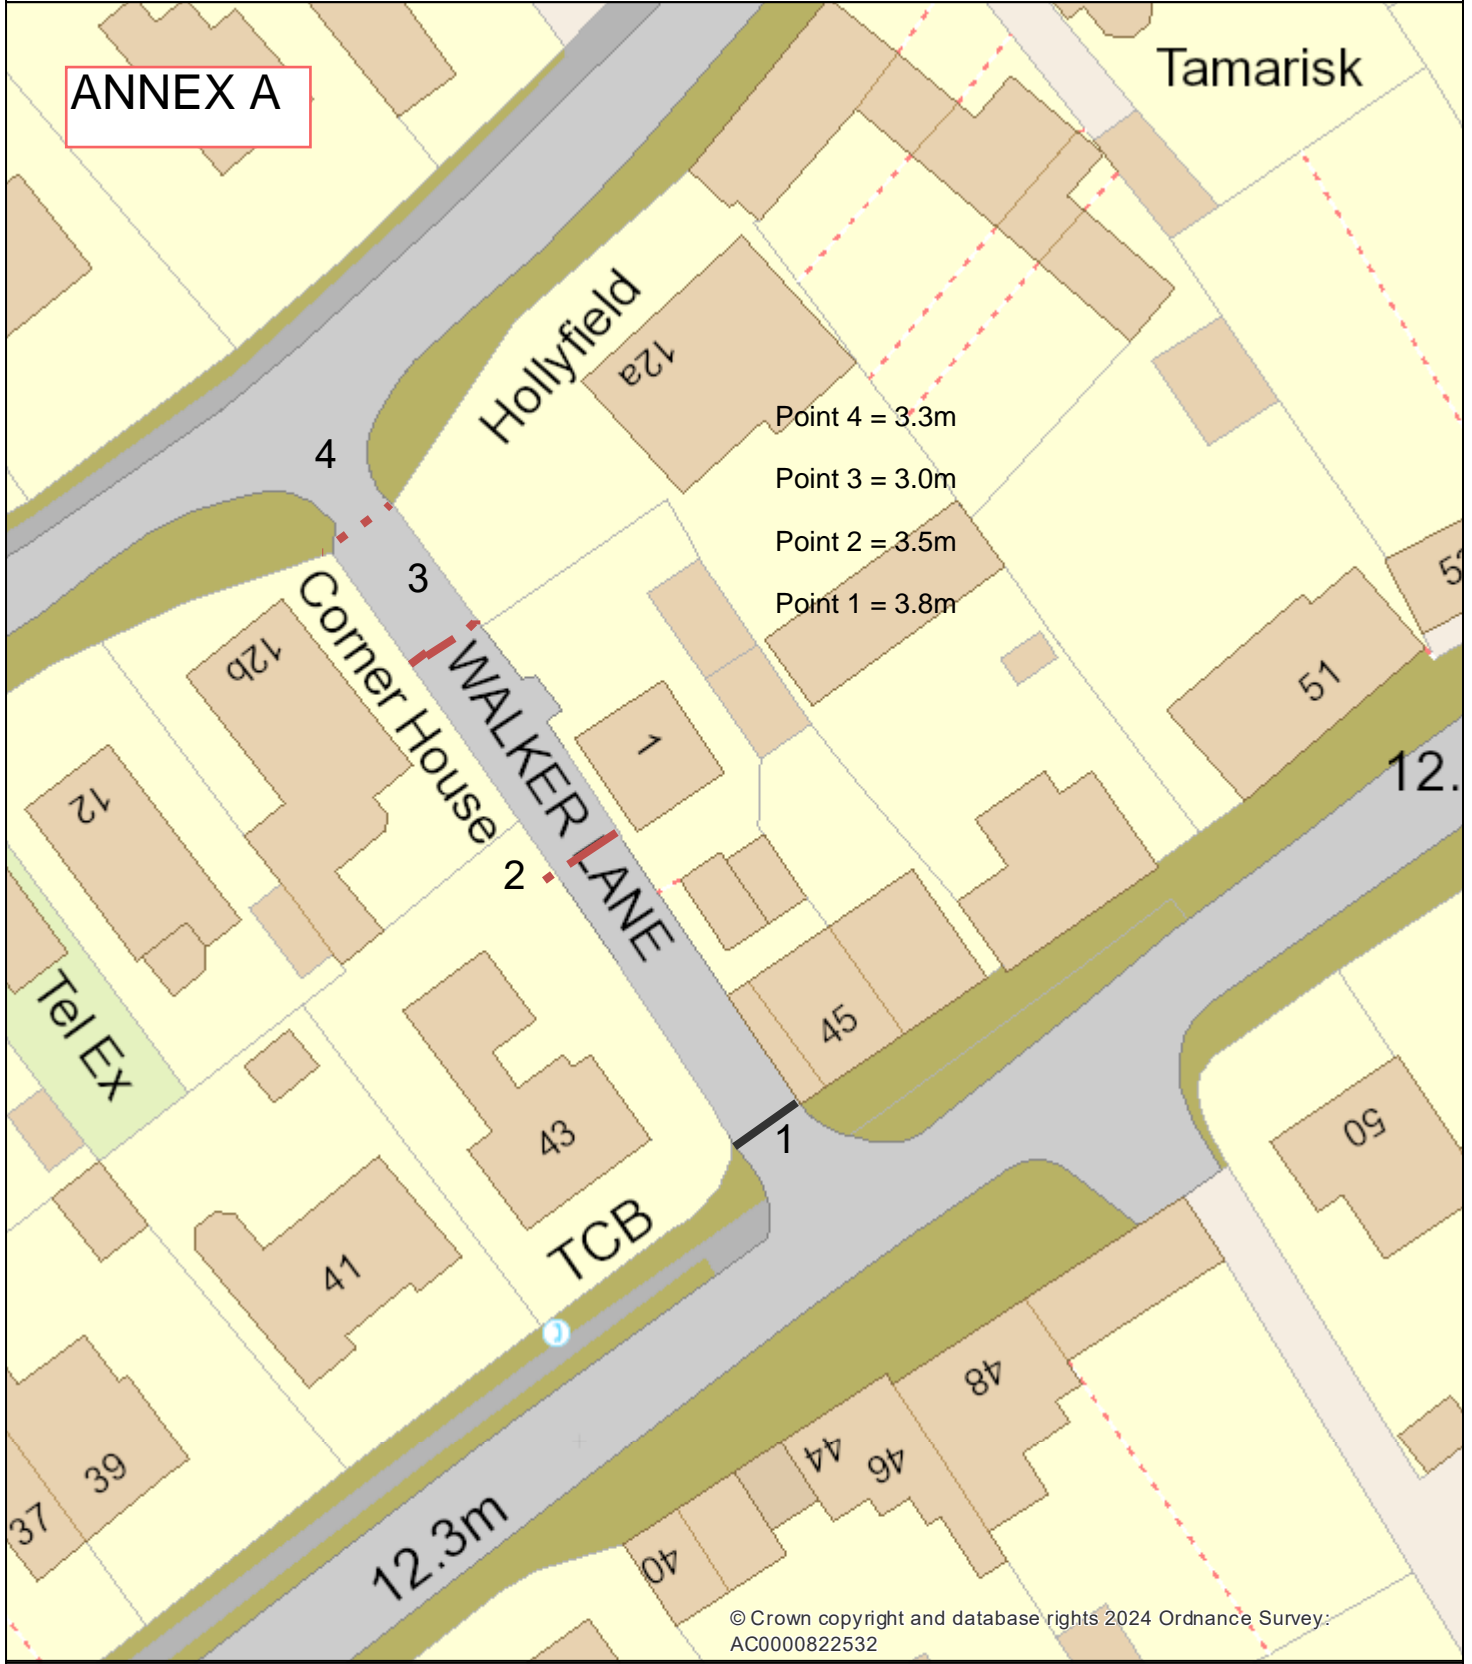

Walker Lane Wheldrake - Road Width de

ANNEX A

© Crown copyright and database rights 2024 Ordnance Survey: AC0000822532

Date: 19 Jun 2024
Author: City of York Council
Scale: 1:500